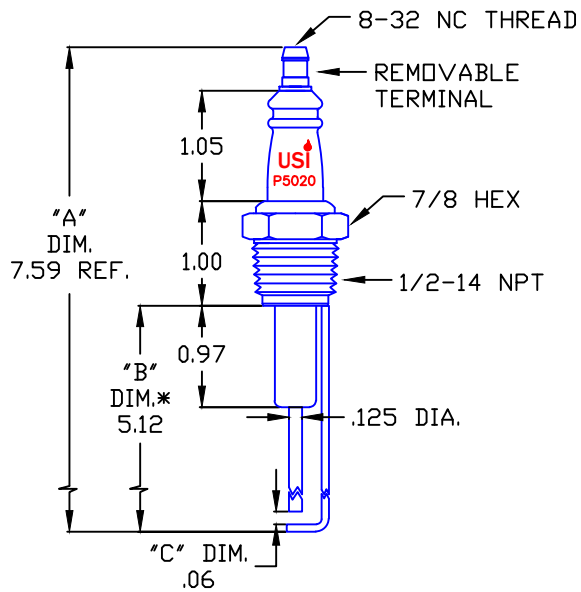

U. S. IGNITION
224 N. MAIN
CHADWICK, IL. 61014

1/2-14 NPT

P/N P5020

MADE IN USA

1/2-14 NPT MOUNTING THREAD			USI PART NO.	CROSS REFERENCE		
"A" DIM	"B" DIM*	"C" DIM		AUBURN	CROWN	ECLIPSE
4.19 REF.	1.72	.09	P5017	I-25	CA230	10089
4.68 REF.	2.21	.12	P5038	—	—	11576
6.22 REF.	3.75	.09	P5026	I-25-3	CA231	—
6.42 REF.	3.95	.09	P5016	I-25 (3.95")	—	—
6.60 REF.	4.13	.12	P5018	I-25 (4.13")	CA232	12568
7.02 REF.	4.55	.12	P5019	I-25 (4.55")	CA233	17396
7.59 REF.	5.12	.06	P5020	I-25 (5.12")	CA235	17652
8.85 REF.	6.38	.06	P5036	—	—	—
10.59 REF.	8.13	.06	P5031	—	—	—