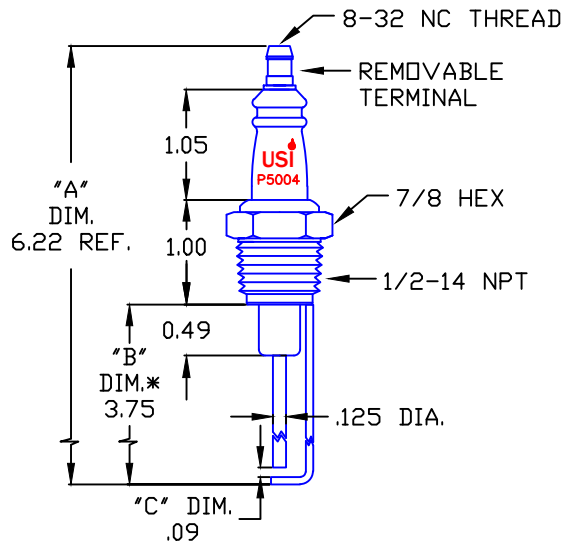

U. S. IGNITION
 224 N. MAIN
 CHADWICK, IL. 61014

1/2-14 NPT
P/N P5004
MADE IN USA

1/2-14 NPT MOUNTING THREAD			USI	CROSS REFERENCE		
"A" DIM	"B" DIM*	"C" DIM	PART NO.	AUBURN	CROWN	ECLIPSE
3.59 REF.	1.12	.10	P5002	I-64-4	CA478	—
4.18 REF.	1.72	.09	P5003	I-64-1	CA475	11577
4.68 REF.	2.21	.09	P5005	I-64-7	CA474	—
6.22 REF.	3.75	.09	P5004	I-64-3	CA477	—

* STANDARD STOCK SIZES
 ALTERNATIVE LENGTHS ARE AVAILABLE ON REQUEST
 DIMENSIONS ARE IN INCHES UNLESS OTHERWISE NOTED

E-MAIL: INFO@USIGNITION.COM

PHONE: 800/732-4602
 FAX: 815/684-5160