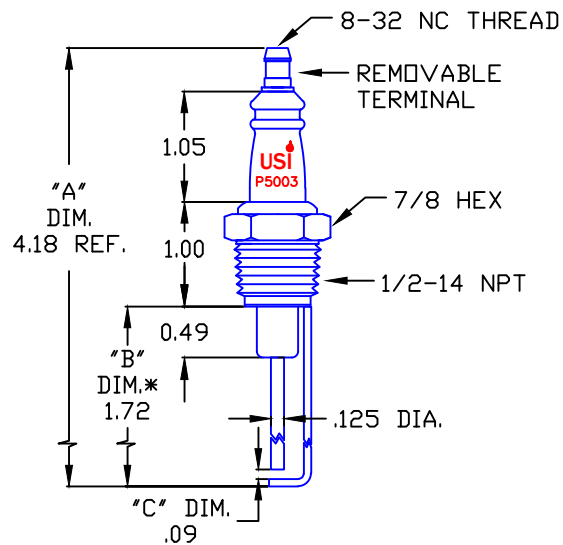

U. S. IGNITION
 224 N. MAIN
 CHADWICK, IL. 61014

1/2-14 NPT

P/N P5003

MADE IN USA

1/2-14 NPT MOUNTING THREAD			USI	CROSS REFERENCE		
"A" DIM	"B" DIM*	"C" DIM	PART NO.	AUBURN	CROWN	ECLIPSE
3.59 REF.	1.12	.10	P5002	I-64-4	CA478	—
4.18 REF.	1.72	.09	P5003	I-64-1	CA475	11577
4.68 REF.	2.21	.09	P5005	I-64-7	CA474	—
6.22 REF.	3.75	.09	P5004	I-64-3	CA477	—

* STANDARD STOCK SIZES
 ALTERNATIVE LENGTHS ARE AVAILABLE ON REQUEST
 DIMENSIONS ARE IN INCHES UNLESS OTHERWISE NOTED

E-MAIL: INFO@USIGNITION.COM

PHONE: 800/732-4602
 FAX: 815/684-5160