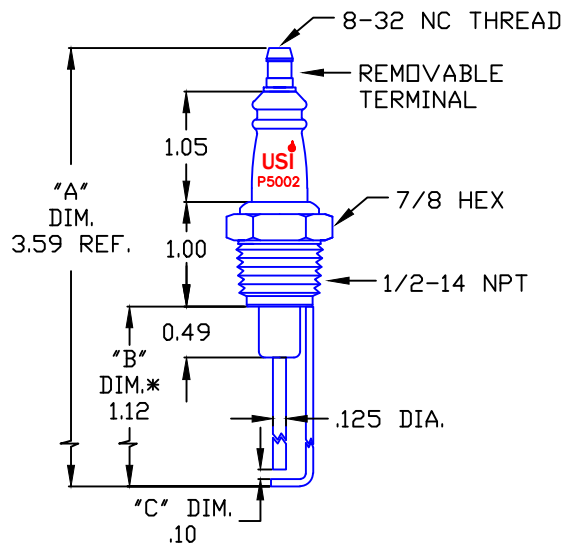

U. S. IGNITION
 224 N. MAIN
 CHADWICK, IL. 61014

1/2-14 NPT

P/N P5002

MADE IN USA

1/2-14 NPT MOUNTING THREAD			USI	CROSS REFERENCE		
"A" DIM	"B" DIM*	"C" DIM	PART NO.	AUBURN	CROWN	ECLIPSE
3.59 REF.	1.12	.10	P5002	I-64-4	CA478	—
4.18 REF.	1.72	.09	P5003	I-64-1	CA475	11577
4.68 REF.	2.21	.09	P5005	I-64-7	CA474	—
6.22 REF.	3.75	.09	P5004	I-64-3	CA477	—

* STANDARD STOCK SIZES
 ALTERNATIVE LENGTHS ARE AVAILABLE ON REQUEST
 DIMENSIONS ARE IN INCHES UNLESS OTHERWISE NOTED

E-MAIL: INFO@USIGNITION.COM

PHONE: 800/732-4602
 FAX: 815/684-5160