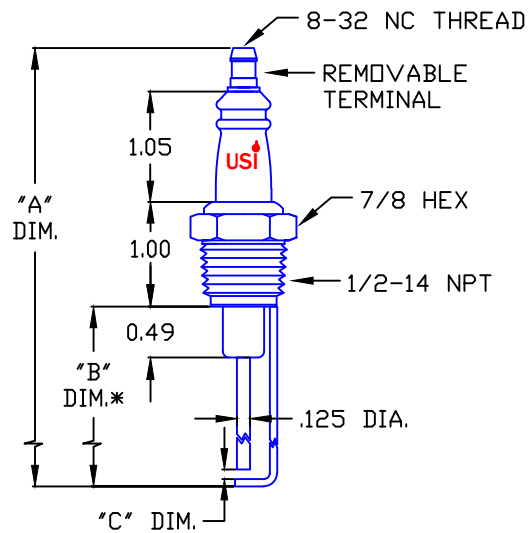

U. S. IGNITION
 224 N. MAIN
 CHADWICK, IL. 61014

1/2-14 NPT
MADE IN USA

1/2-14 NPT MOUNTING THREAD			USI	CROSS REFERENCE		
"A" DIM	"B" DIM*	"C" DIM	PART NO.	AUBURN	CROWN	ECLIPSE
3.59 REF.	1.12	.10	P5002	I-64-4	CA478	—
4.18 REF.	1.72	.09	P5003	I-64-1	CA475	11577
4.68 REF.	2.21	.09	P5005	I-64-7	CA474	
6.22 REF.	3.75	.09	P5004	I-64-3	CA477	—

* STANDARD STOCK SIZES
 ALTERNATIVE LENGTHS ARE AVAILABLE ON REQUEST
 DIMENSIONS ARE IN INCHES UNLESS OTHERWISE NOTED

E-MAIL: INFO@USIGNITION.COM

PHONE: 800/732-4602
 FAX: 815/684-5160