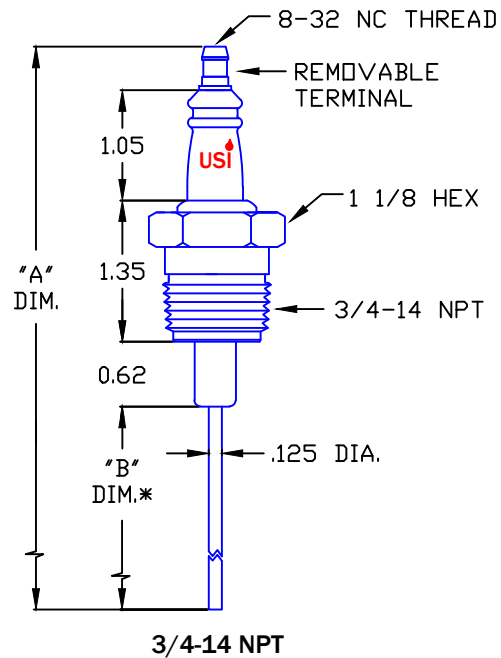

**U. S. IGNITION**  
 224 N. MAIN  
 CHADWICK, IL. 61014

**MADE IN USA**

3/4-14 NPT MOUNTING THREAD		USI	CROSS REFERENCE		
"A" DIM	"B" DIM*	PART NO.	AUBURN	CROWN	ECLIPSE
5.82 REF.	2.38	R6134	—	—	12392-4
9.44 REF.	6.00	R6021	1-34	CA520	12392
15.44 REF.	12.00	R6024	1-34-12	CA528	12392-3
23.44 REF.	20.00	R6019	1-34-20	CA529	—
29.44 REF.	26.00	R6022	1-34-26	CA530	12392-1
39.44 REF.	36.00	R6020	1-34-36	CA531	—
57.44 REF.	54.00	R6023	1-34-54	CA533	12392-2

\* STANDARD STOCK SIZES  
 ALTERNATIVE LENGTHS ARE AVAILABLE ON REQUEST  
 DIMENSIONS ARE IN INCHES UNLESS OTHERWISE NOTED

E-MAIL: [INFO@USIGNITION.COM](mailto:INFO@USIGNITION.COM)

PHONE: 800/732-4602  
 FAX: 815/684-5160