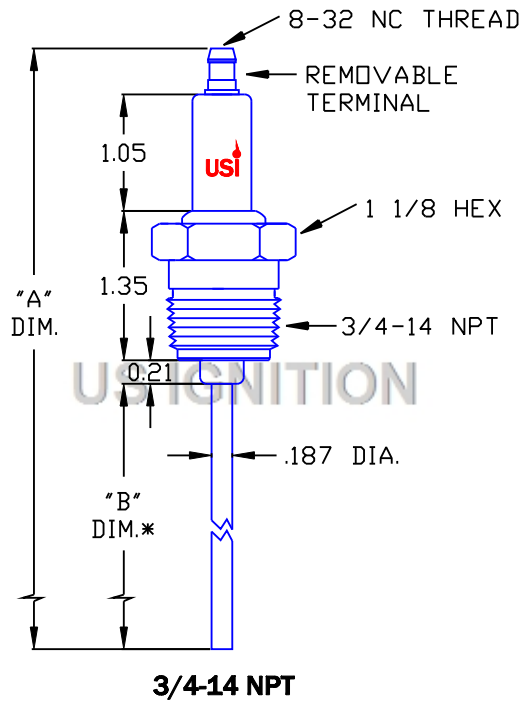

**U. S. IGNITION**  
**224 N. MAIN**  
**CHADWICK, IL. 61014**

**MADE IN USA**

3/4-14 NPT MOUNTING THREAD		USI	CROSS REFERENCE		
"A" DIM	"B" DIM*	PART NO.	AUBURN	CROWN	ECLIPSE
9.03 REF.	6.00	R6030	3FR SPECIAL	CA540	14265-1
15.03 REF.	12.00	R6031	3FR SPECIAL	CA541	14265-2
21.03 REF.	18.00	R6032	3FR SPECIAL	CA542	14265-3
27.03 REF.	24.00	R6044	3FR SPECIAL	CA543	14265-4

\* STANDARD STOCK SIZES  
 ALTERNATIVE LENGTHS ARE AVAILABLE ON REQUEST  
 DIMENSIONS ARE IN INCHES UNLESS OTHERWISE NOTED

E-MAIL: [INFO@USIGNITION.COM](mailto:INFO@USIGNITION.COM)

PHONE: 800/732-4602  
 FAX: 815/684-5160