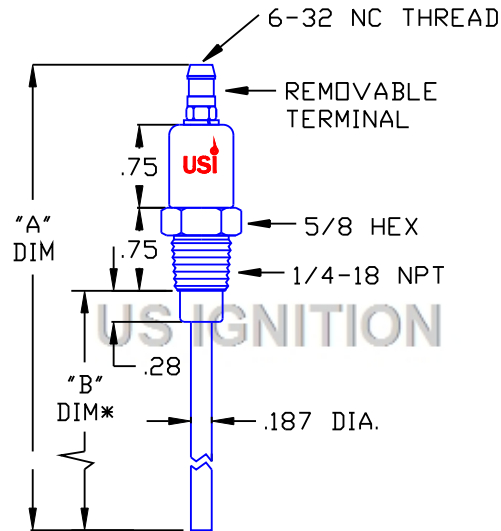

U. S. IGNITION
224 N. MAIN
CHADWICK, IL. 61014

1/4-18 NPT

MADE IN USA

1/4" NPT MOUNTING THREAD		USI PART NO.	CROSS REFERENCE			
"A" DIM	"B" DIM*		AUBURN	CROWN	ECLIPSE	MAXON
3.93 REF.	1.89	R6058	FRS-4 (1.89")	—	13093-5	—
4.04 REF.	2.00	R6059	FRS-4-2	CA430	—	—
4.87 REF.	2.83	R6056	FRS-4 (2.83)	—	13093-4	—
5.04 REF.	3.00	R6060	FRS-4-3	CA431	—	—
5.29 REF.	3.25	R6007	FRS-4 (3.25")	—	13093-3	—
6.04 REF.	4.00	R6001	FRS-4-4	CA432	13093-6	—
6.54 REF.	4.50	R6061	FRS-4-4.5	CA433	—	21081
8.04 REF.	6.00	R6002	FRS-4-6	CA434	13093	—
9.54 REF.	7.50	R6062	FRS-4 (7.5")	CA435	—	18117
10.04 REF.	8.00	R6015	FRS-4 (8")	—	—	—
14.04 REF.	12.00	R6003	FRS-4-12	CA436	13093-1	18291
20.04 REF.	18.00	R6004	FRS-4-18	CA437	13093-2	18395
26.04 REF.	24.00	R6005	FRS-4-24	CA438	—	18410
38.04 REF.	36.00	R6006	FRS-4-36	CA439	—	35552
50.04 REF.	48.00	R6063	FRS-4-48	CA440	—	—
62.04 REF.	60.00	R6064	FRS-4-60	CA441	—	—

* STANDARD STOCK SIZES

ALTERNATIVE LENGTHS ARE AVAILABLE ON REQUEST
 DIMENSIONS ARE IN INCHES UNLESS OTHERWISE NOTED

MOISTURE SEALED VERSIONS AVAILABLE: ORDER AS R6XXX-1

E-MAIL: INFO@USIGNITION.COM

PHONE: 800/732-4602