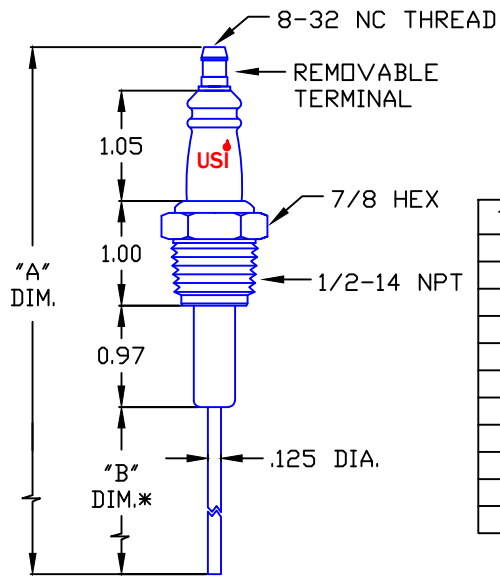

U. S. IGNITION
 224 N. MAIN
 CHADWICK, IL. 61014

1/2-14 NPT

MADE IN USA

1/2-14 NPT MOUNTING THREAD		USI	CROSS REFERENCE				
"A" DIM	"B" DIM*	PART NO.	AUBURN	CROWN	ECLIPSE	MAXON	CHAMPION
7.94 REF.	4.50	R6042	1-2	CA100	—	—	0-5-30
12.44 REF.	9.00	R6078	—	—	17232-1	—	—
15.44 REF.	12.00	R6025	1-2-1	CA101	17232	—	—
15.44 REF.	12.00	R6132	—	—	10002242	—	—
21.44 REF.	18.00	R6043	1-2 (18")	CA105	—	17426	—
27.44 REF.	24.00	R6026	1-2-2	CA102	12978	24581	—
33.44 REF.	30.00	R6040	1-2 (30")	—	—	24582	—
39.44 REF.	36.00	R6035	1-2 (36")	CA103	—	—	—
41.44 REF.	38.00	R6027	1-2 (38")	CA106	12978-1	—	—
51.44 REF.	48.00	R6038	1-2 (48")	CA104	—	—	—