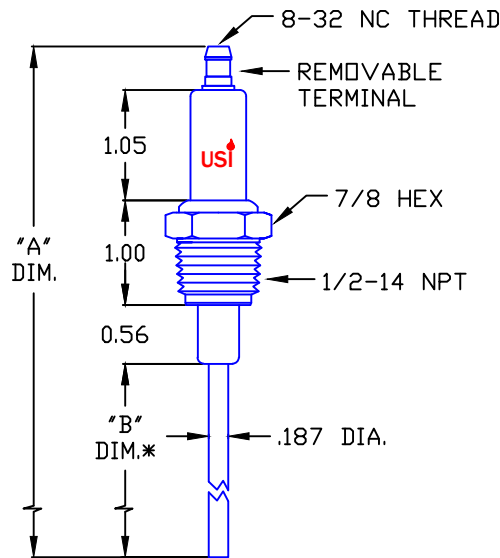

U. S. IGNITION
224 N. MAIN
CHADWICK, IL. 61014

1/2-14 NPT

MADE IN USA

| 1/2-14 NPT MOUNTING THREAD | | USI PART NO. | CROSS REFERENCE | | | |
|----------------------------|----------|-----------------|-----------------|-------|------------|----------|
| "A" DIM | "B" DIM* | | AUBURN | CROWN | ECLIPSE | CHAMPION |
| 4.91 REF. | 1.88 | R6016 | FRS-2 (1.88") | — | 13312-3 | — |
| 5.41 REF. | 2.38 | R6017 | FRS-2 (2.38") | — | 13312-4 | — |
| 5.53 REF. | 2.50 | R6018 | FRS-2 (2.50") | — | 13312-7 | — |
| 6.03 REF. | 3.00 | R6013 | FRS-2 (3") | — | 13312-5 | — |
| 8.03 REF. | 5.00 | R6036 | FRS-2 (5") | — | 13312-8 | — |
| 9.03 REF. | 6.00 | R6008 | FRS-2-6 | CA390 | 13312 | — |
| 11.85 REF. | 8.82 | R6129 | — | — | 10002219-3 | — |
| 12.28 REF. | 9.25 | R6037 | FRS-2 (9.25") | — | 13312-6 | — |
| 12.78 REF. | 9.75 | R6039 | FRS-2 (9.75") | — | 13312-10 | — |
| 13.01 REF. | 9.98 | R6130 | — | — | 10002219-1 | — |
| 13.41 REF. | 10.38 | R6012 | FRS-2-10375 | — | 13312-9 | — |
| 15.03 REF. | 12.00 | R6009 | FRS-2-12 | CA391 | 13312-1 | — |
| 15.03 REF. | 12.00 | R6131 | — | — | 10002219 | — |
| 21.03 REF. | 18.00 | R6010 | FRS-2-18 | CA392 | — | — |
| 27.03 REF. | 24.00 | R6011 | FRS-2-24 | CA393 | 13312-2 | OA-30 |
| 39.03 REF. | 36.00 | R6014 | FRS-2-36 | CA394 | — | — |
| 51.03 REF. | 48.00 | R6113 | FRS-2-48 | — | — | — |

* STANDARD STOCK SIZES

ALTERNATIVE LENGTHS ARE AVAILABLE ON REQUEST
 DIMENSIONS ARE IN INCHES UNLESS OTHERWISE NOTED

E-MAIL: INFO@USIGNITION.COM

PHONE: 800/732-4602
 FAX: 815/684-5160